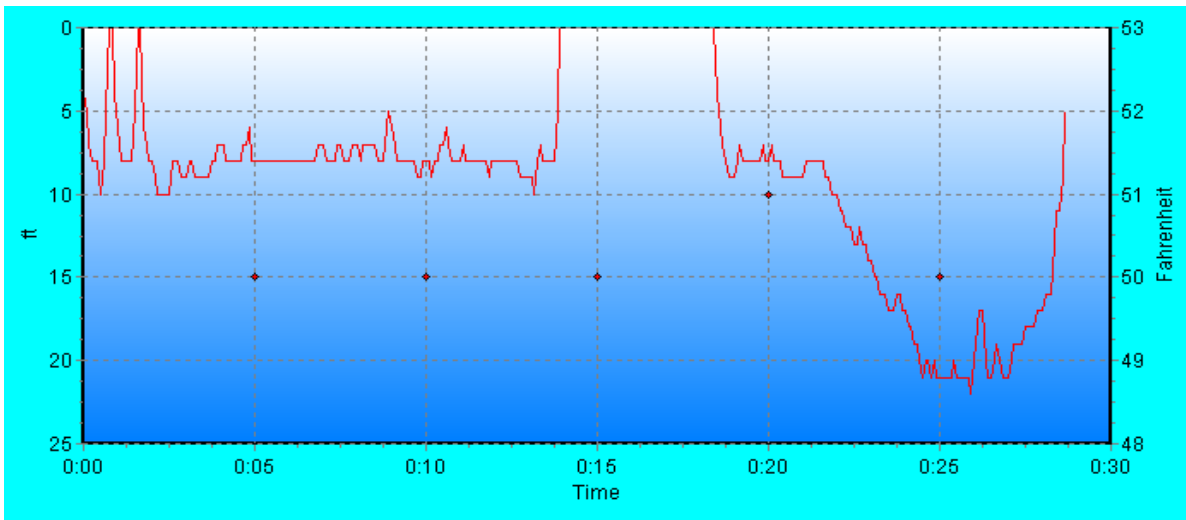

AQUALAND GRAPH Nx

4/28/2007 - 2 Dive No.116

Delta Mound [Rock Lake, Wi]

Diver	Michael R. Ault	Tank Gas	Air
Dive Master	Randy Peine		
Buddy			
D.Service	Randy Peine		
S.I.Time	01:32:41	Weather	Clear
Time In	Ave. Depth	Time Out	Temp.
10:53:28	10 ft	11:22:12	64 Fahrenheit
			Ave.w.temp
			50 Fahrenheit
			Min.w.temp
			50 Fahrenheit
			Visibility H.
			15 ft
			Visibility V.
			15 ft
			Water Cond.
			Access
			Shore
			Water Body
			Lake
Diving Suit	NexGen Drysuit	Tank	AL80 STA
Inner Wear	Fleece	Equipment	Hd,gl,bt
Weight	12 pd		
Capacity	80 CUFT		
Pres. In	2800 pd/sqin	20D	Salvo DL
Pres. Out.	950 pd/sqin	Ikelite h.	
Air Consum.	61.1 pd/sqin/min	51 DS	
		18x55mm	

Max. Depth 22 ft

Dive Time 00:23:48

Safety Stop ft min

Saw mud and weeds. Took photo of mud puppy.

AQUALAND GRAPH Nx

AQUALAND GRAPH Nx